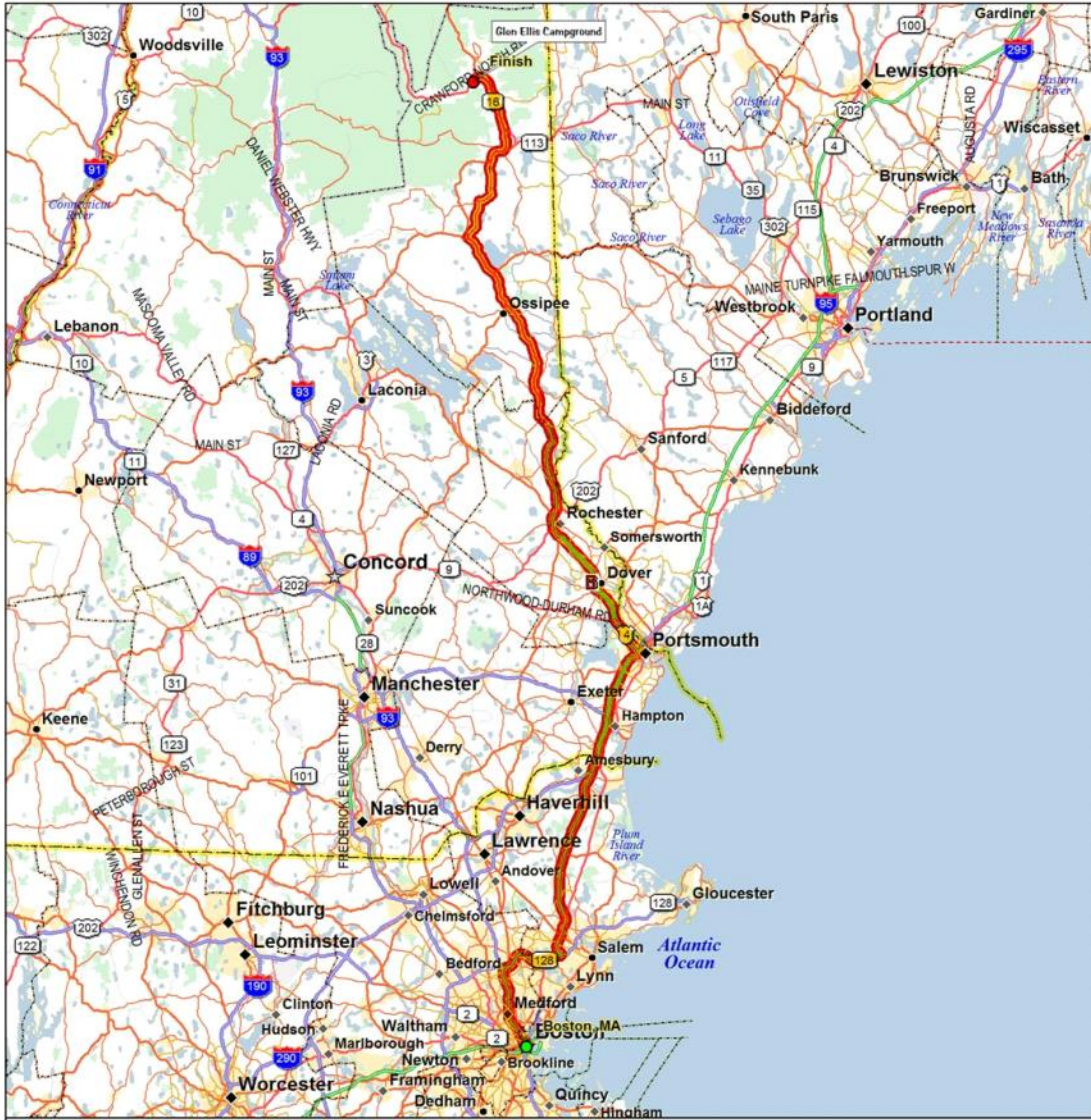

Boston, MA to Finish - Overview

Street Atlas USA® 2006

Trip Distance: 147.52 mi

Trip Time: 03:06:50

Start: Boston, MA

Total Stops: 0

Finish: Finish

Data use subject to license.
© 2005 DeLorme. Street Atlas USA® 2006.
www.delorme.com

	Dist	Turn		Road	Exit	Finish Time	Finish Dist
		Start	at	Boston, MA		03:06:50	147.52 mi
		Go straight (SSW)	on	Tremont St		03:06:50	147.52 mi
	in 0.02 mi	Turn right (WNW)	on to	Beacon St		03:06:47	147.50 mi
	in 0.06 mi	Keep right (NNE)	on to	Somerset St		03:06:38	147.44 mi
	in 0.17 mi	Go straight (NE)	on to	New Sudbury St		03:06:11	147.27 mi
	in 0.17 mi	Go straight (NE)	on to	Sudbury St		03:05:44	147.10 mi
	in 0.05 mi	Turn right (SE)	on to	Blackstone St		03:05:37	147.05 mi
	in 0.16 mi	Turn left (NNE)	on to	North St		03:05:11	146.89 mi
	in 0.03 mi	Turn left (WNW)	on to	I-93 N (John F Fitzgerald Ex...		03:05:07	146.86 mi
	in 0.05 mi	Keep right (NNW)	on	I-93 N (John F Fitzgerald Ex...		03:05:00	146.82 mi
	in 10.50 mi	Keep right (NNE)	on to	I-95 N (SR 128 Yankee Divisi...	37	02:52:28	136.32 mi
	in 35.15 mi	Go straight (NNE)	on to	I-95 N MA/NH State Border		02:13:40	101.17 mi
	in 14.65 mi	Keep right (ENE)	on to	Woodbury Ave ramp	6	01:58:08	86.52 mi
	in 0.17 mi	Turn left (NNW)	on to	Woodbury Ave		01:57:41	86.35 mi
	in 0.07 mi	Turn left (WSW)	on to	Rockingham Ave		01:57:29	86.27 mi
	in 0.17 mi	Go straight (NNW)	on to	Spaulding Tpke (US 4 SR 16...		01:57:01	86.10 mi
	in 32.99 mi	Keep right (NW)	on to	Spaulding Tpke (SR 16)		01:22:11	53.11 mi
	in 0.89 mi	Go straight (NNW)	on to	SR 16 (White Mountain Hwy)		01:20:56	52.22 mi
	in 26.60 mi	Turn right (NNE)	on to	SR 41		00:43:08	25.62 mi
	in 5.02 mi	Turn right (NNE)	on to	SR 113		00:34:39	20.60 mi
	in 6.58 mi	Turn right (NNE)	on to	SR 16 (SR 113 White Mount...		00:23:32	14.02 mi
	in 4.83 mi	Keep left (NNW)	on to	US 302 (SR 16 White Mount...		00:14:18	9.19 mi
	in 9.01 mi	Turn left (ESE)	on to	<unnamed>		00:00:26	0.19 mi
	in 0.19 mi	Finish	at	Finish		00:00:00	0.00 mi